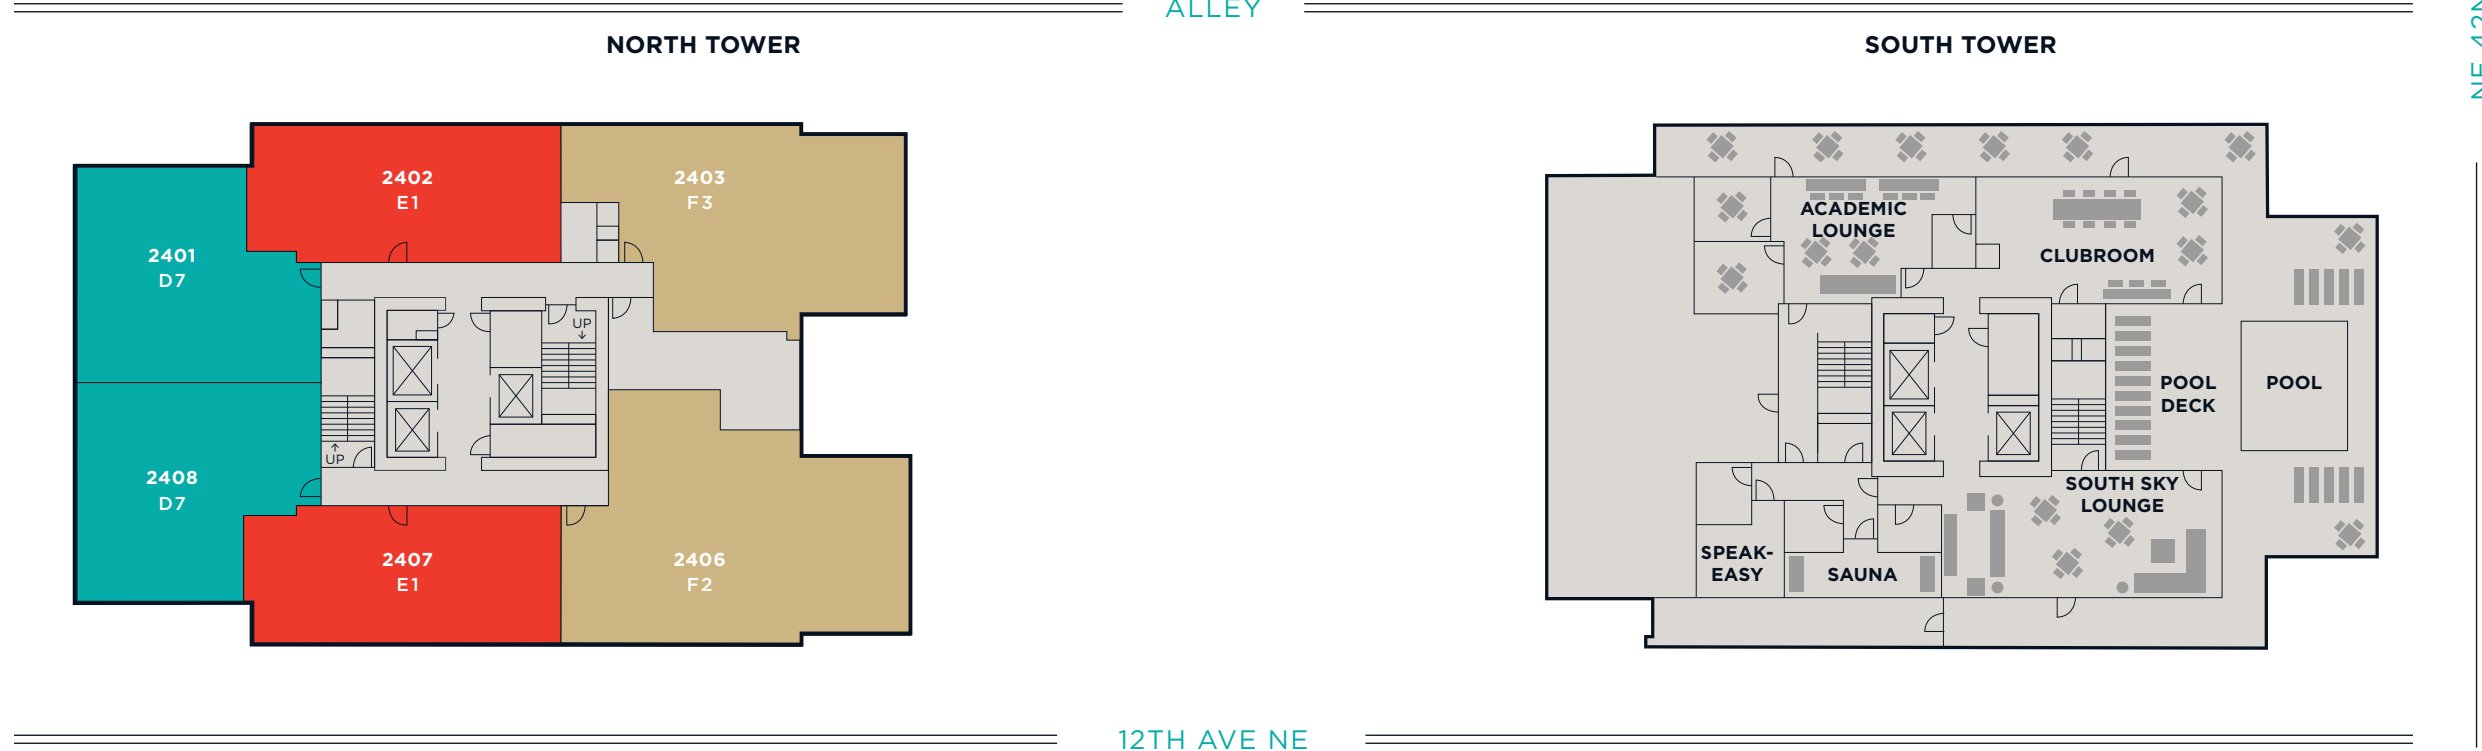

NE 42ND ST

FLOORS 11-23

FLOOR 24

- STUDIO
- 1 BEDROOM
- 2 BEDROOM
- 3 BEDROOM
- 4 BEDROOM
- 5 BEDROOM
- 6 BEDROOM

- ∞ DOUBLE OCCUPANCY
- ★ PREMIUM UNIT

NE 42ND ST

FLOOR 24

SOUTH TOP LEVEL

- STUDIO
- 1 BEDROOM
- 2 BEDROOM
- 3 BEDROOM
- 4 BEDROOM
- 5 BEDROOM
- 6 BEDROOM

- ∞ DOUBLE OCCUPANCY
- ★ PREMIUM UNIT

NORTH TOP LEVEL