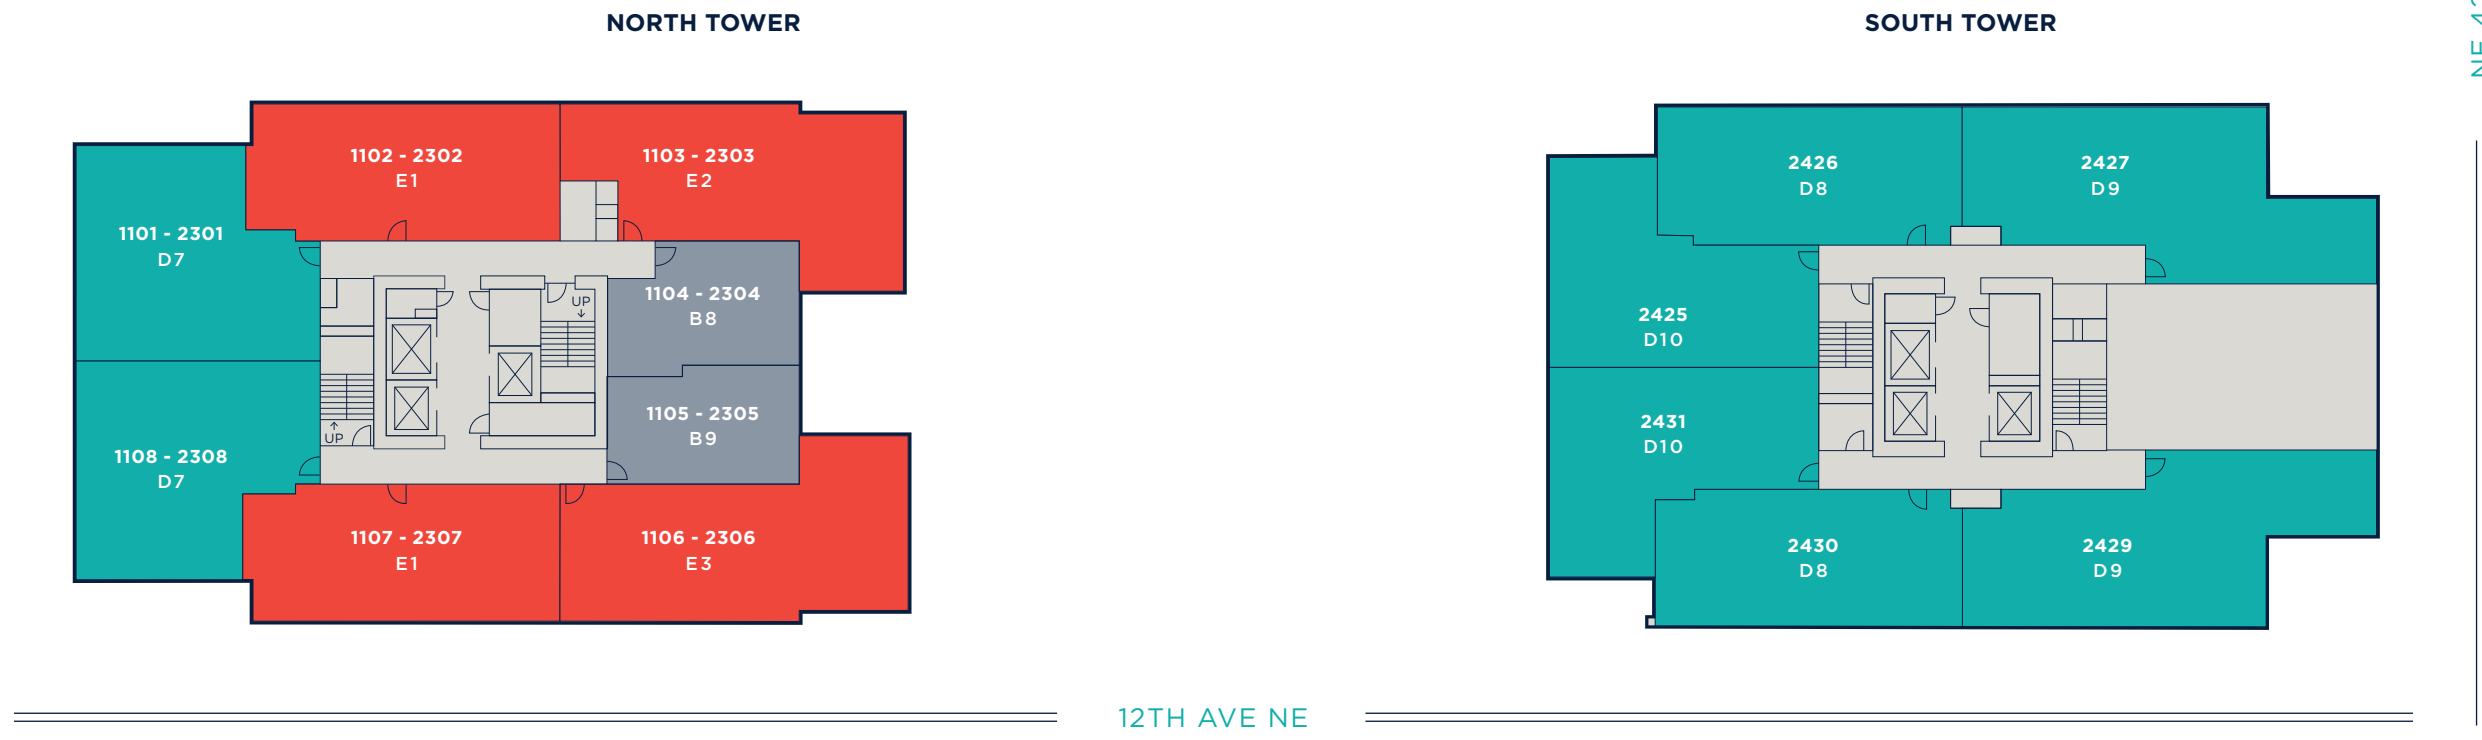

BROOKLYN AVE NE

ALLEY

12TH AVE NE

NE 42ND ST

FLOOR 7-10

FLOORS 8-23

- STUDIO
- 1 BEDROOM
- 2 BEDROOM
- 3 BEDROOM
- 4 BEDROOM
- 5 BEDROOM
- 6 BEDROOM

- ∞ DOUBLE OCCUPANCY
- ★ PREMIUM UNIT

NE 42ND ST

FLOORS 11-23

FLOOR 24

- STUDIO
- 1 BEDROOM
- 2 BEDROOM
- 3 BEDROOM
- 4 BEDROOM
- 5 BEDROOM
- 6 BEDROOM

- ∞ DOUBLE OCCUPANCY
- ★ PREMIUM UNIT

NE 42ND ST

FLOOR 24

SOUTH TOP LEVEL

- STUDIO
- 1 BEDROOM
- 2 BEDROOM
- 3 BEDROOM
- 4 BEDROOM
- 5 BEDROOM
- 6 BEDROOM

- ∞ DOUBLE OCCUPANCY
- ★ PREMIUM UNIT

NORTH TOP LEVEL