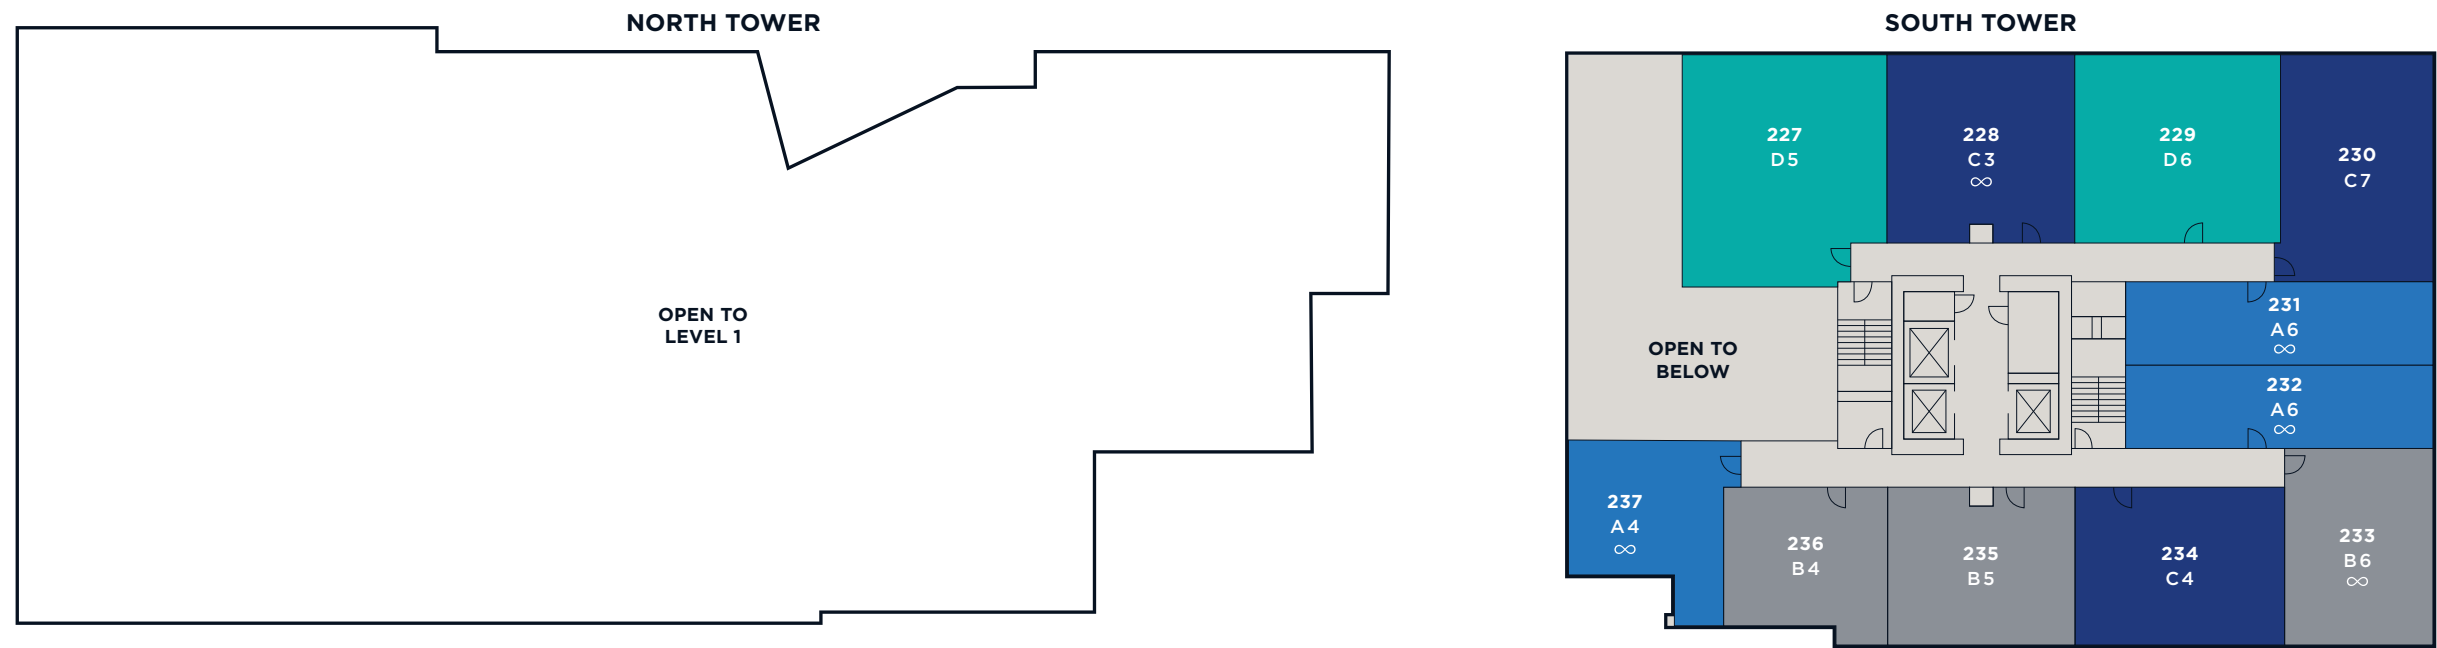

★ PREMIUM UNIT

- STUDIO
- 1 BEDROOM
- 2 BEDROOM
- 3 BEDROOM
- 4 BEDROOM
- 5 BEDROOM
- 6 BEDROOM

∞ DOUBLE OCCUPANCY

★ PREMIUM UNIT

LOBBY FLOOR

BROOKLYN AVE NE

ALLEY

NE 42ND ST

12TH AVE NE

FLOOR 2

- STUDIO
- 1 BEDROOM
- 2 BEDROOM
- 3 BEDROOM
- 4 BEDROOM
- 5 BEDROOM
- 6 BEDROOM

∞ DOUBLE OCCUPANCY

★ PREMIUM UNIT

FLOOR 2

FLOOR 2

FLOOR 3